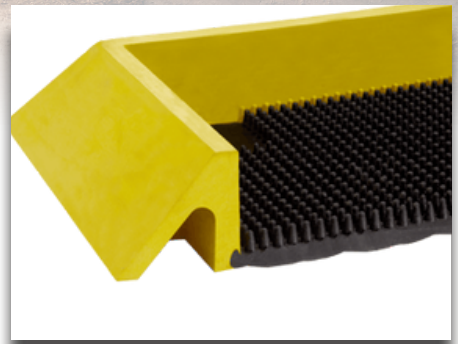

Command Shield
SPECIALTY | WIPER MAT

Safewalk
WET/OILY | INDOOR MAT

Disinfectant Boot Bath
SPECIALTY

The matting essentials you need!

Protect Your Customers and Facility

DAIRY FARM

Crown Matting Technologies offers a matting solution for every area of your Dairy Farm Operation. Each area encompasses the breeding, raising, and utilization of your cattle from the front door to the back door.

Mats should be placed to prevent slips, trips, and falls from wet floors, to catch spills and drips, for cleanliness/sanitation, and for personal farm branding with your livestock logo. Whether you are promoting your farm, or warmly greeting customers, our range of mats are durable, and highly functional and will protect your staff and guests as they come to your farm.

7601 120th Ave, Holland,
MI 49424
(269) 567-0774
countrysidedairysolutions.com

Suggested Farm Matting Solutions

Entrance Mats

Needle-Rib

235 WIPER/SCRAPER MAT
INDOOR - IINDOOR AREAS

Crown-Tred

145 SCRAPER MAT
OUTDOOR - MEDIUM-TRAFFIC AREAS