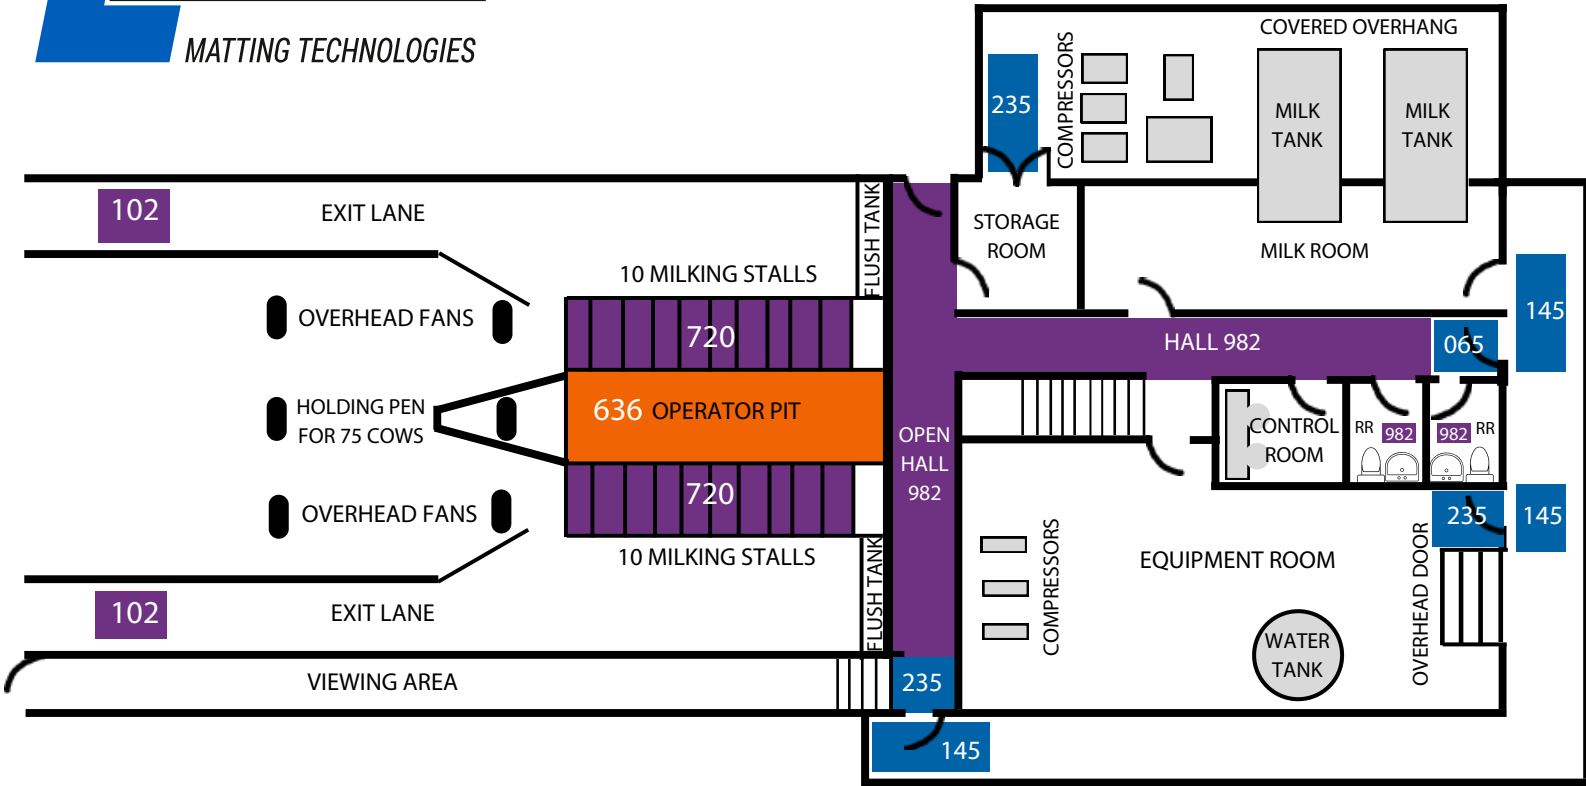

Mats should be placed to prevent slips, trips, and falls from wet floors, to catch spills and drips, for cleanliness/sanitation, and for personal farm branding with your livestock logo. Whether you are promoting your farm, or warmly greeting customers, our range of mats are durable, and highly functional and will protect your staff and guests as they come to your farm.

7601 120th Ave, Holland,
MI 49424
(269) 567-0774
countrysidedairysolutions.com

Suggested Farm Matting Solutions

Entrance Mats

Needle-Rib

235 WIPER/SCRAPER MAT
INDOOR - IINDOOR AREAS

Crown-Tred

145 SCRAPER MAT
OUTDOOR - MEDIUM-TRAFFIC AREAS