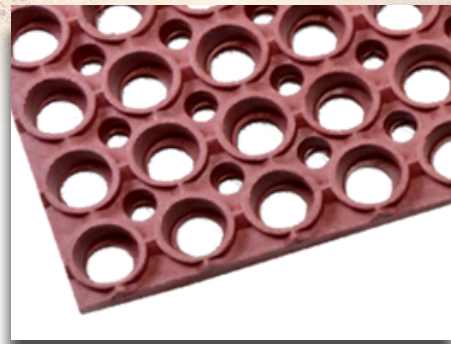

Command Shield
SPECIALTY | WIPER MAT

Safewalk
WET/OILY | INDOOR MAT

Disinfectant Boot Bath
SPECIALTY

The matting essentials you need!

Protect Your Customers and Facility

DAIRY FARM

Crown Matting Technologies offers a matting solution for every area of your Dairy Farm Operation. Each area encompasses the breeding, raising, and utilization of your cattle from the front door to the back door.

Mats should be placed to prevent slips, trips, and falls from wet floors, to catch spills and drips, for cleanliness/sanitation, and for personal farm branding with your livestock logo. Whether you are promoting your farm, or warmly greeting customers, our range of mats are durable, and highly functional and will protect your staff and guests as they come to your farm.

7601 120th Ave, Holland,
MI 49424
(269) 567-0774
countrysidedairysolutions.com

Suggested Farm Matting Solutions

Entrance Mats

Needle-Rib

235 WIPER/SCRAPER MAT
INDOOR - IINDOOR AREAS

Crown-Tred

145 SCRAPER MAT
OUTDOOR - MEDIUM-TRAFFIC AREAS